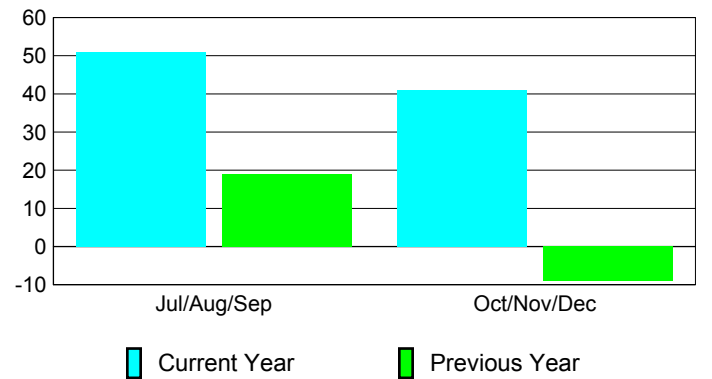

Comparison of Membership Gain/Loss

Current Year Compared to the Previous Year