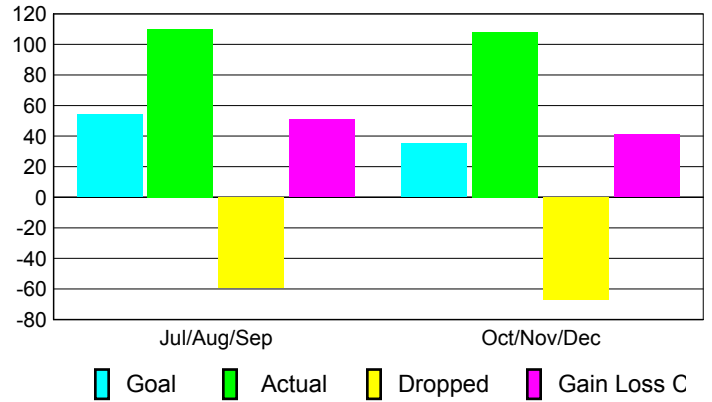

Membership Results 2010-2011

Goal, New, Dropped, Gain/Loss