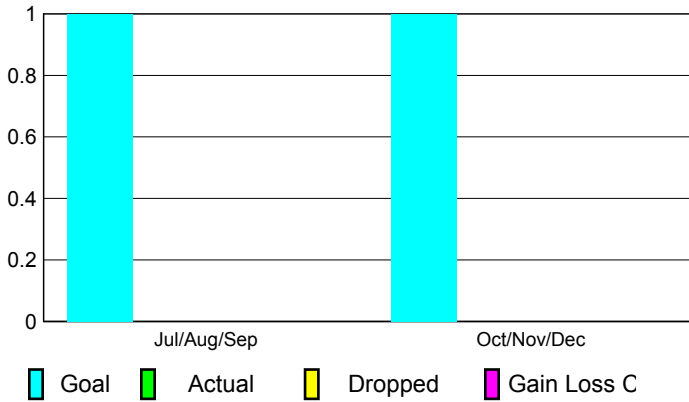

2010-2011 GMT Reports for District (or Undistricted) **District 333 A**

GMT: **Shinobu Goto**

Location: **JAPAN**

GMT CA: **5**

CLUBS

**Club Results
2010-2011**

**Clubs
2009-2010**

Month	New Club Goal	Actual New Clubs	Actual Dropped Clubs	Gain/Loss of Clubs	Gain/Loss of Clubs
Jul/Aug/Sep	1	0	0	0	0
Oct/Nov/Dec	1	0	0	0	0
Totals	2	0	0	0	0

Club Results 2010-2011

Goal, New, Dropped, Gain/Loss

Comparison of Club Gain/Loss

Current Year Compared to the Previous Year

YTD Status Quo Clubs 2010-2011

Status Quo Clubs Compared to Status Quo Members

MEMBERSHIP